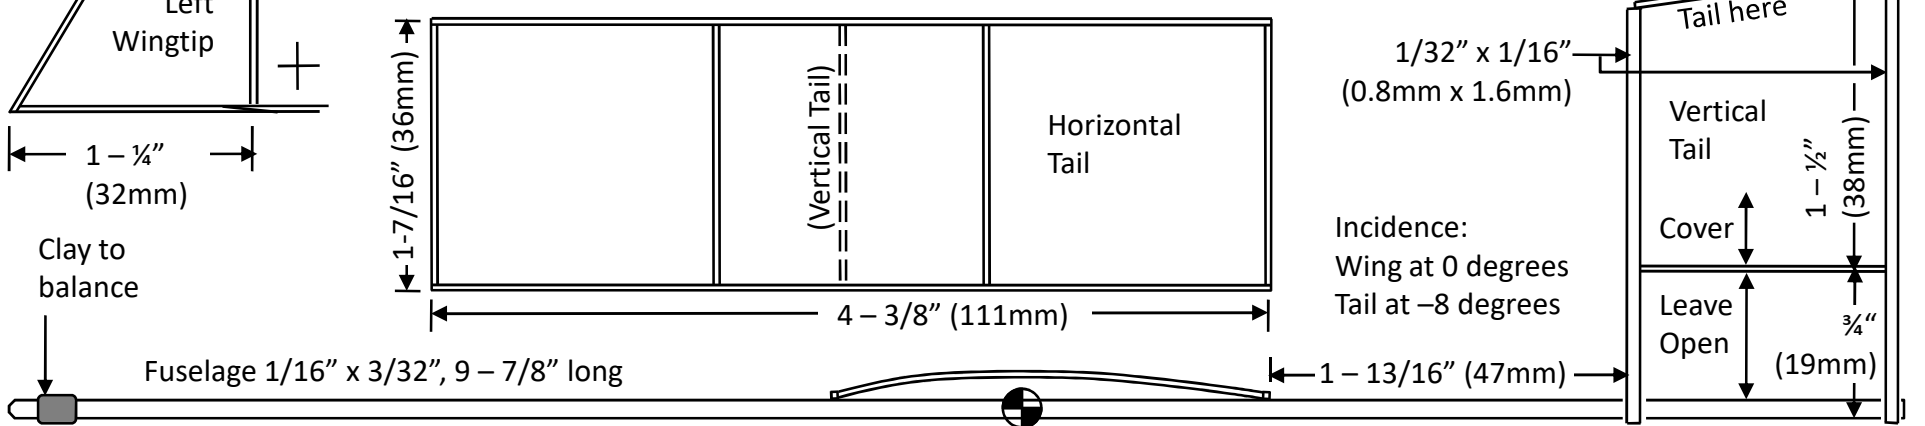

Hallway Harrier
 Fly-at-home walkalong glider
 Wingspan 11" (280mm) flat /
 10.5" (267mm) projected
 David Aronstein - Dec 2020

(1.6mm x 2.4mm, 250 mm long)

CG approx 40% - 45%
 (find best location by test gliding)