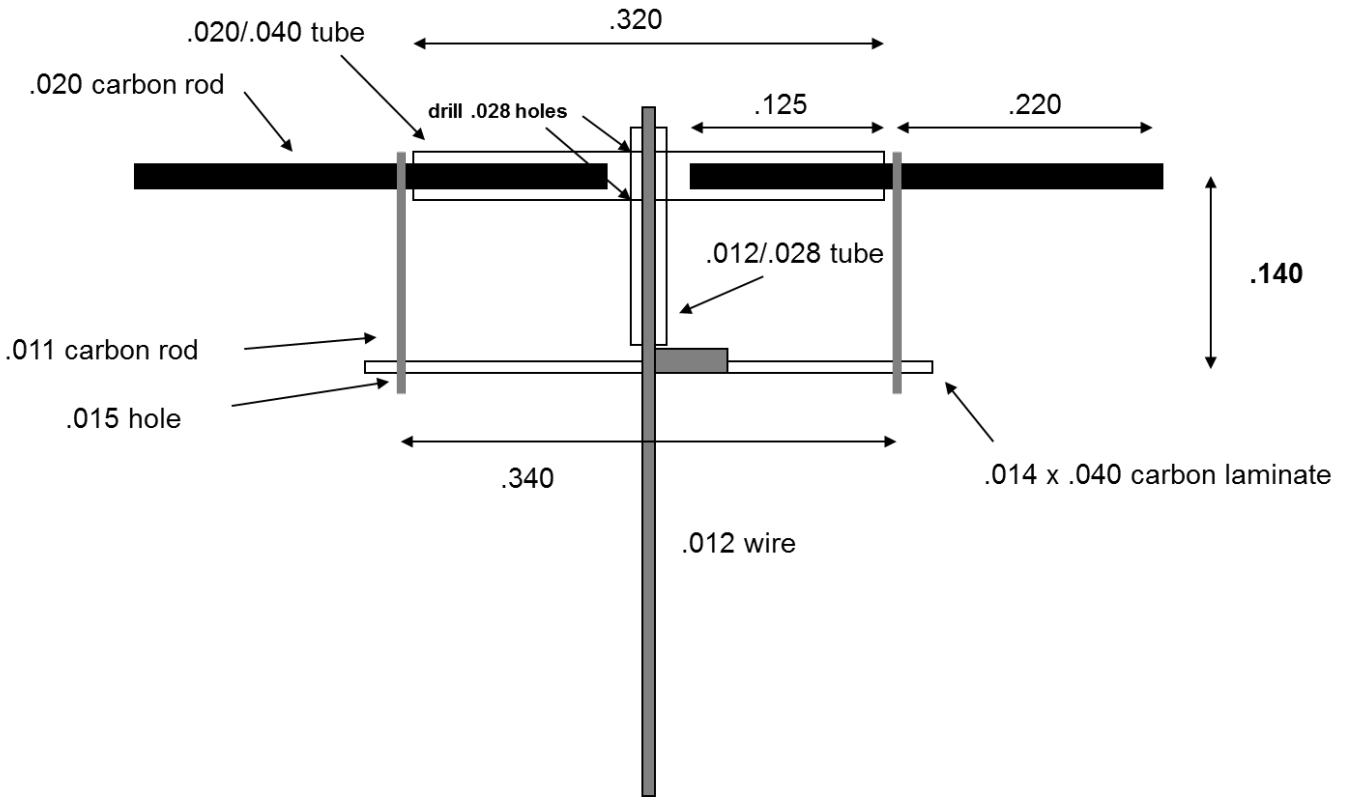

# Carbon VP Basic Structure

Screw Holder